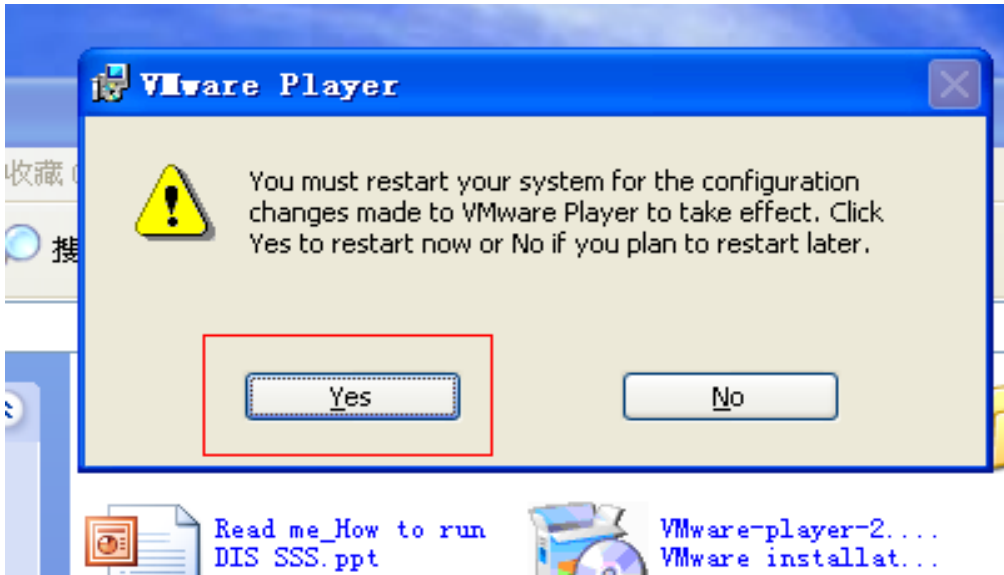

L'instruction de l'installation

Print Change End Services Help

Diagnosis and Information System

DIS

**BMW Service
MINI Service**

TIS
Diagnosis
Measuring system
Coding/Program.
Administration

Print Change End Services Help