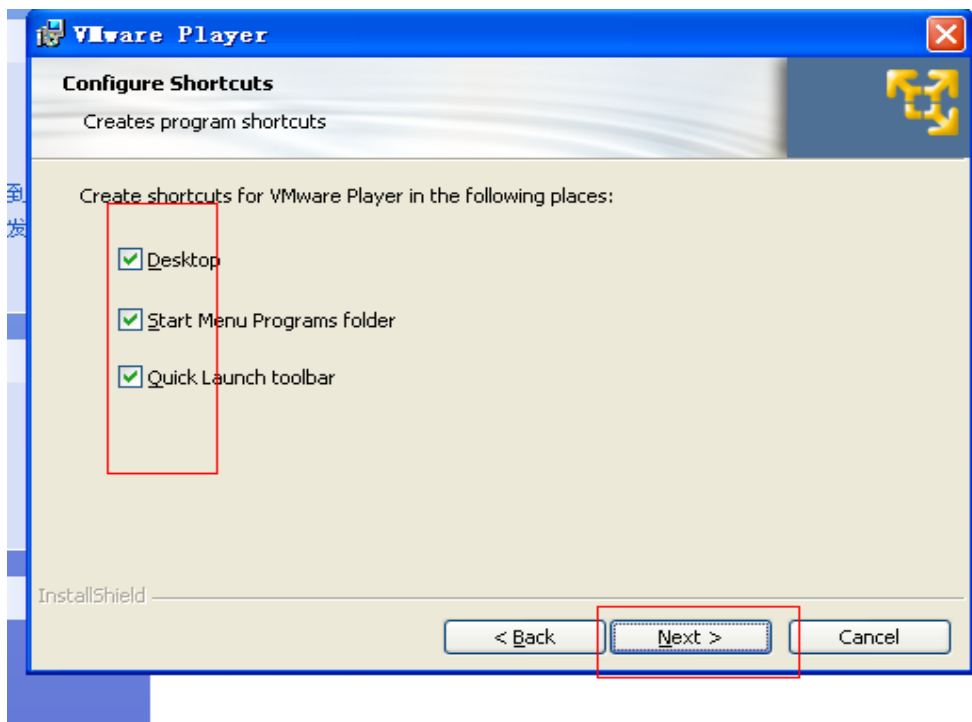

L'instruction de l'installation

Print Change End Services Help

Diagnosis and Information System

DIS

**BMW Service
MINI Service**

TIS
Diagnosis
Measuring system
Coding/Program.
Administration

Print Change End Services Help