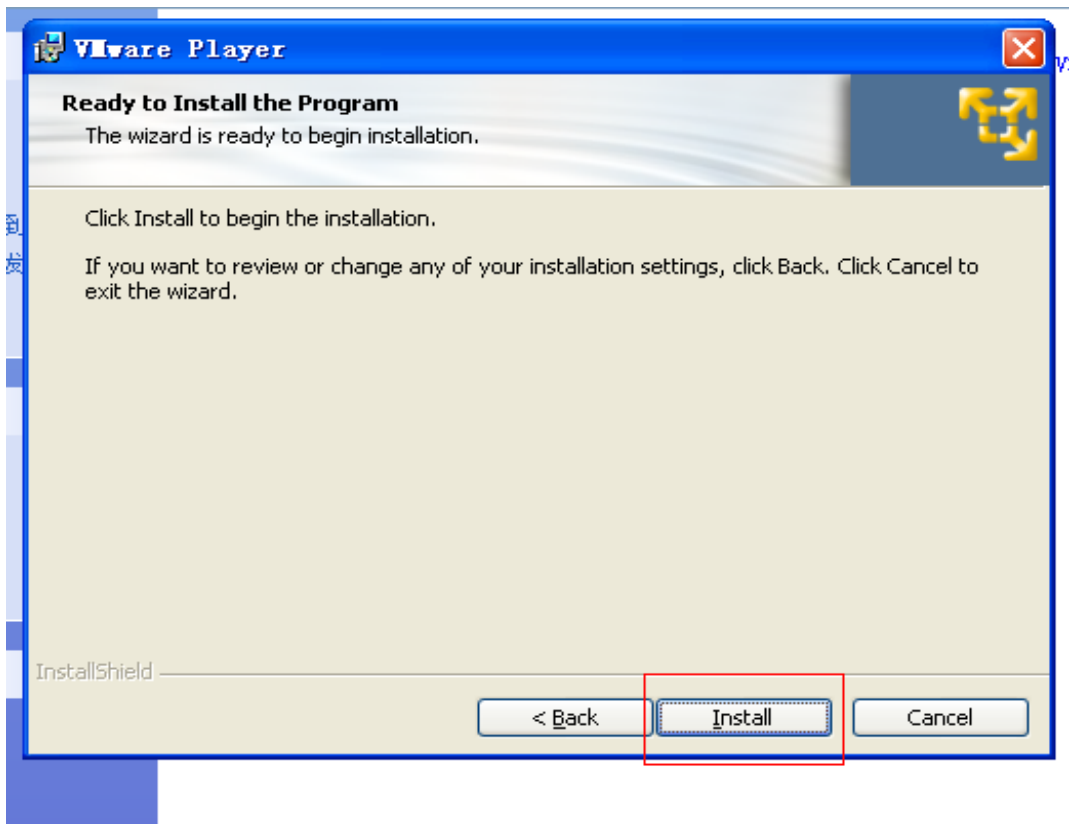

L'instruction de l'installation

Print Change End Services Help

Diagnosis and Information System

DIS

**BMW Service
MINI Service**

TIS
Diagnosis
Measuring system
Coding/Program.
Administration

Print Change End Services Help