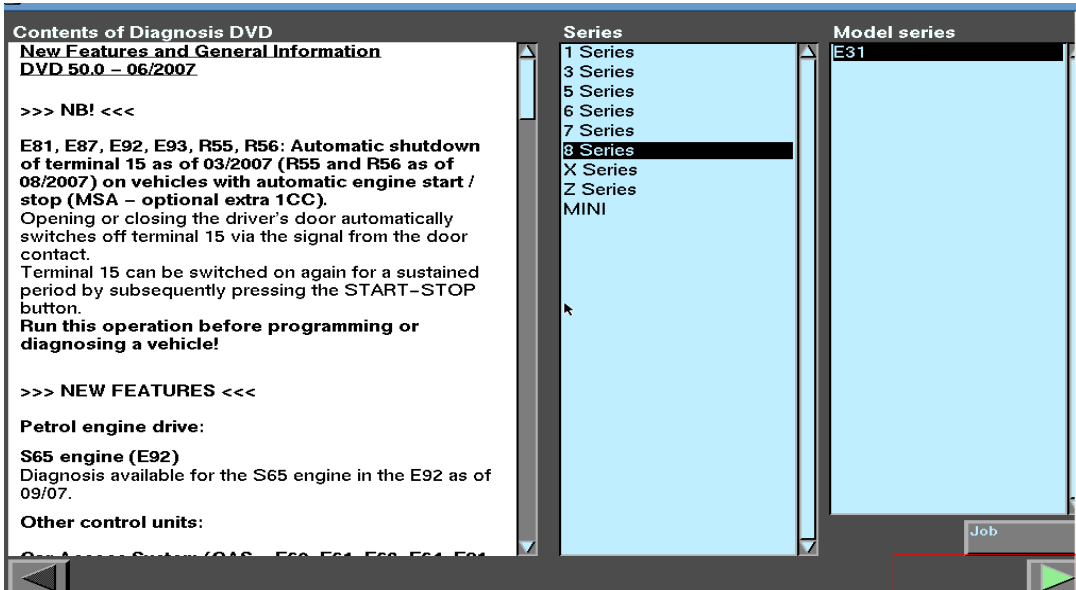

www.diyobd.fr
Email: sales@diyobd.fr
MSN: diyobd@live.com
Yahoo: diyobd@ymail.com
Skype: diyobd.fr