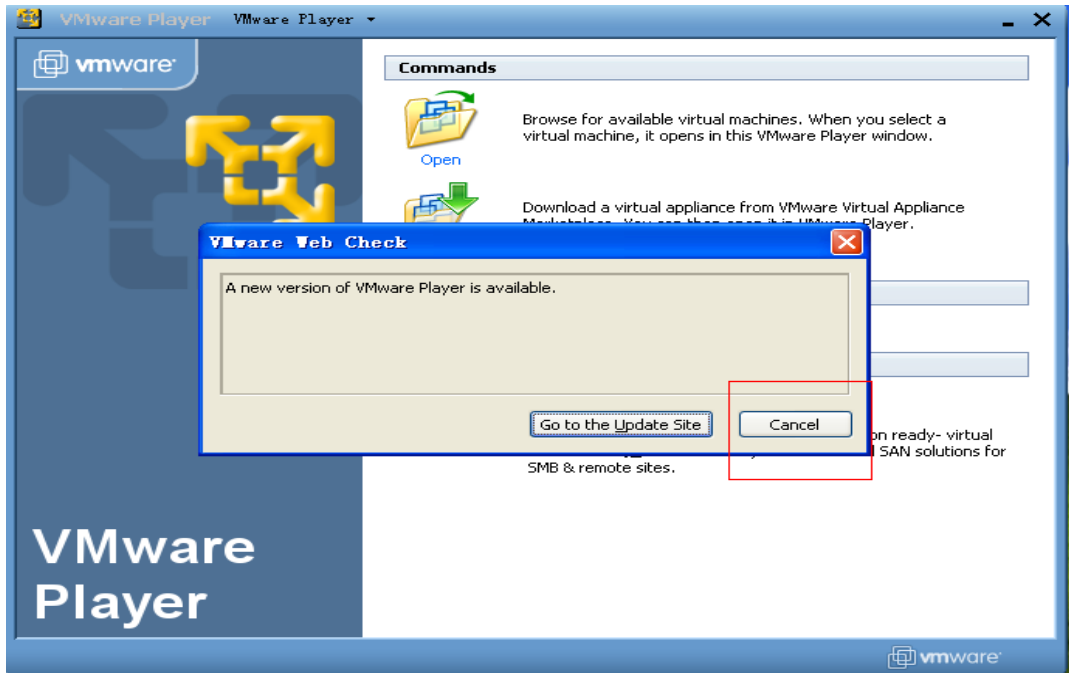

L'instruction de l'installation

Print Change End Services Help

Diagnosis and Information System

DIS

**BMW Service
MINI Service**

TIS
Diagnosis
Measuring system
Coding/Program.
Administration

Print Change End Services Help