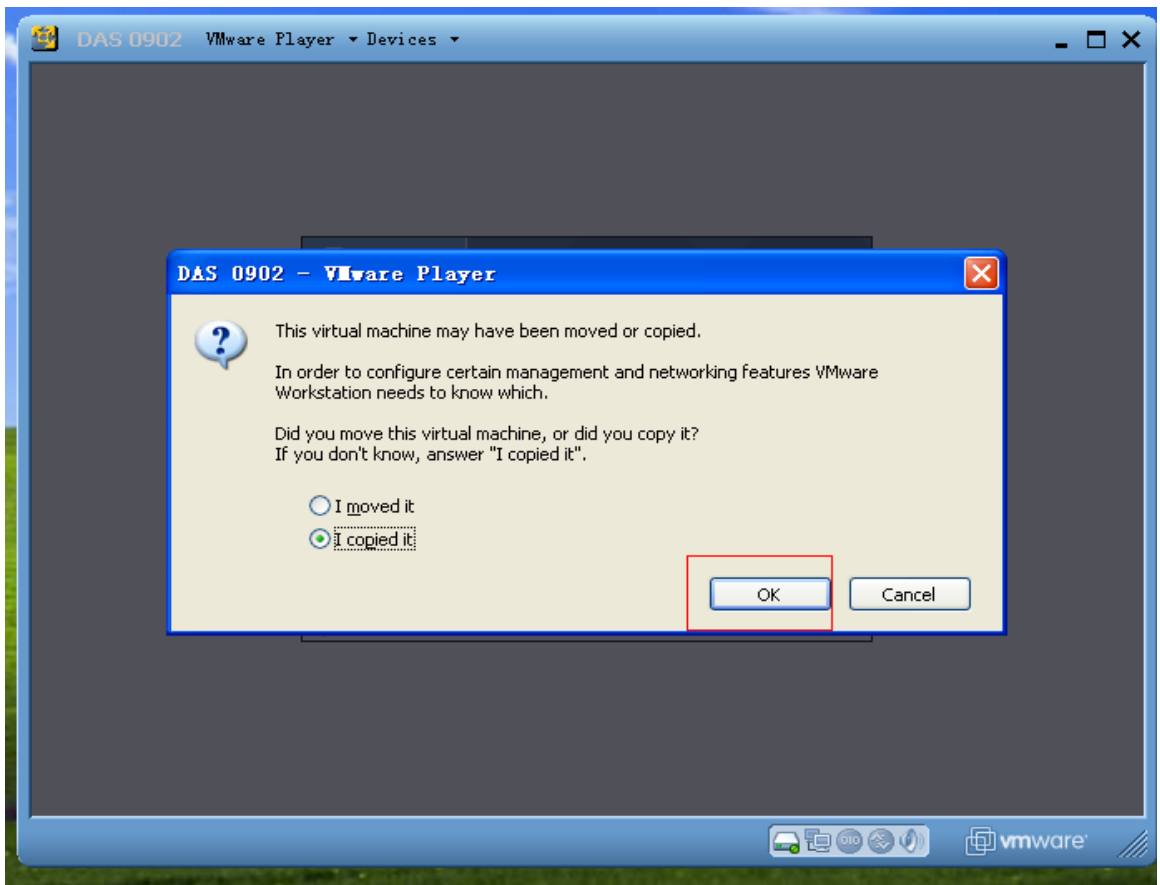

L'instruction de l'installation

Print Change End Services Help

Diagnosis and Information System

DIS

**BMW Service
MINI Service**

TIS
Diagnosis
Measuring system
Coding/Program.
Administration

Print Change End Services Help