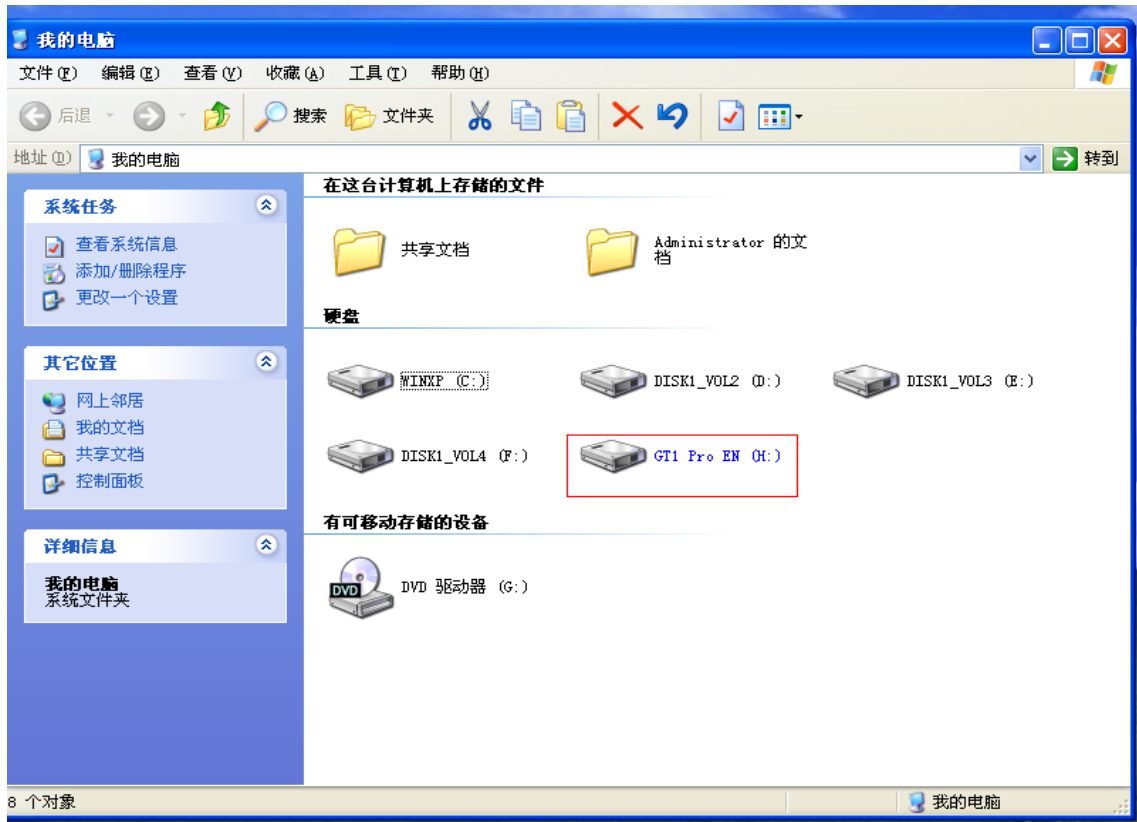

L'instruction de l'installation

Print Change End Services Help

Diagnosis and Information System

DIS

**BMW Service
MINI Service**

TIS
Diagnosis
Measuring system
Coding/Program.
Administration

Print Change End Services Help