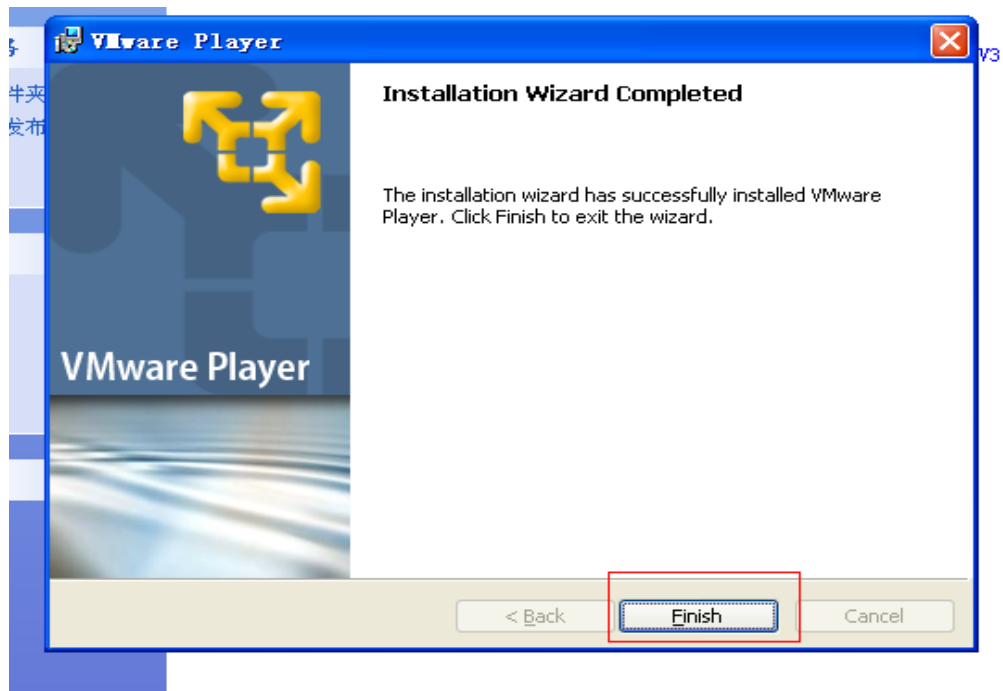

L'instruction de l'installation

Print Change End Services Help

Diagnosis and Information System

DIS

**BMW Service
MINI Service**

TIS
Diagnosis
Measuring system
Coding/Program.
Administration

Print Change End Services Help