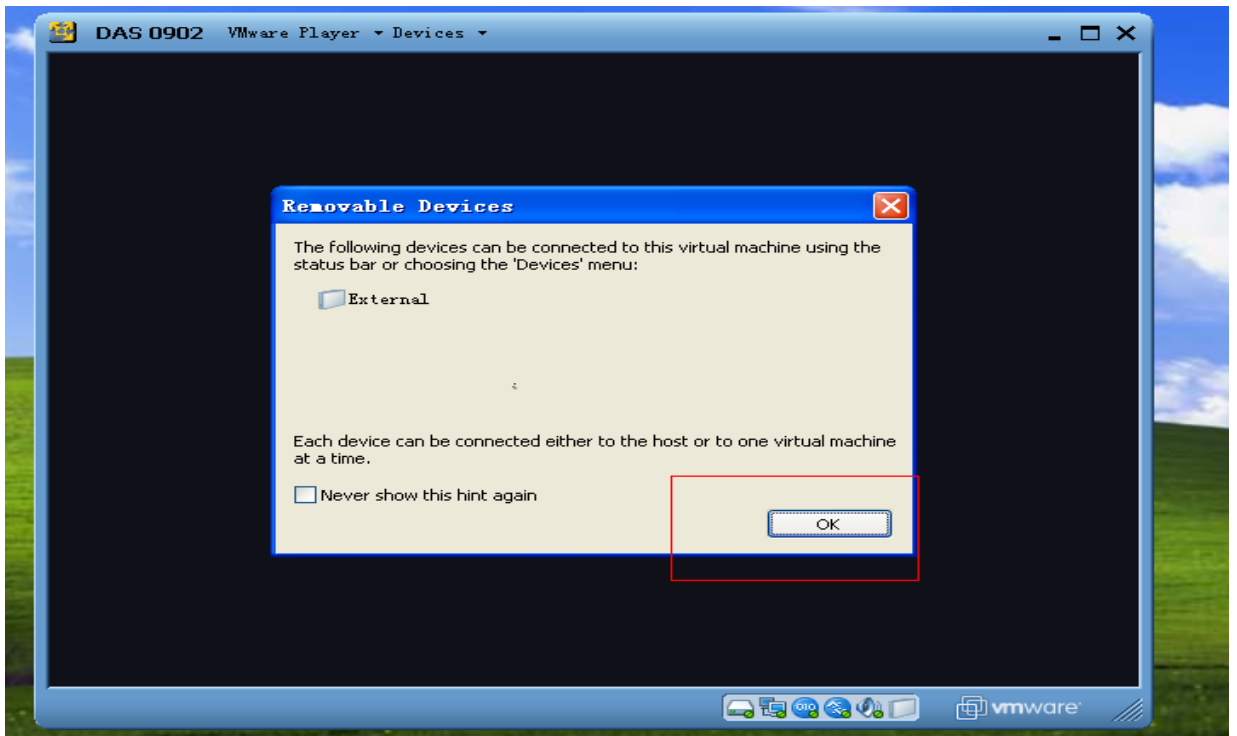

L'instruction de l'installation

Print Change End Services Help

Diagnosis and Information System

DIS

**BMW Service
MINI Service**

TIS
Diagnosis
Measuring system
Coding/Program.
Administration

Print Change End Services Help