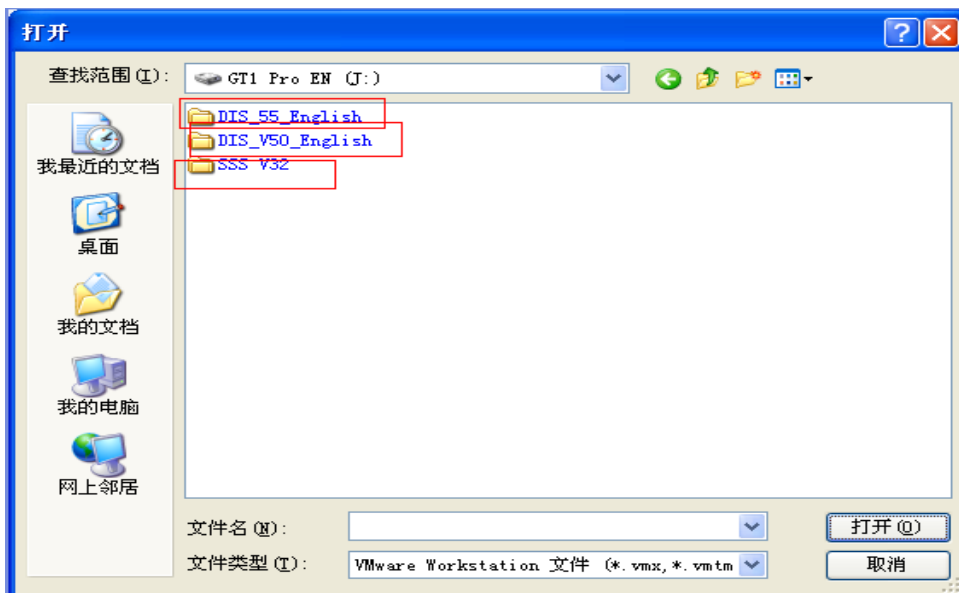

L'instruction de l'installation

Print Change End Services Help

Diagnosis and Information System

DIS

**BMW Service
MINI Service**

TIS
Diagnosis
Measuring system
Coding/Program.
Administration

Print Change End Services Help