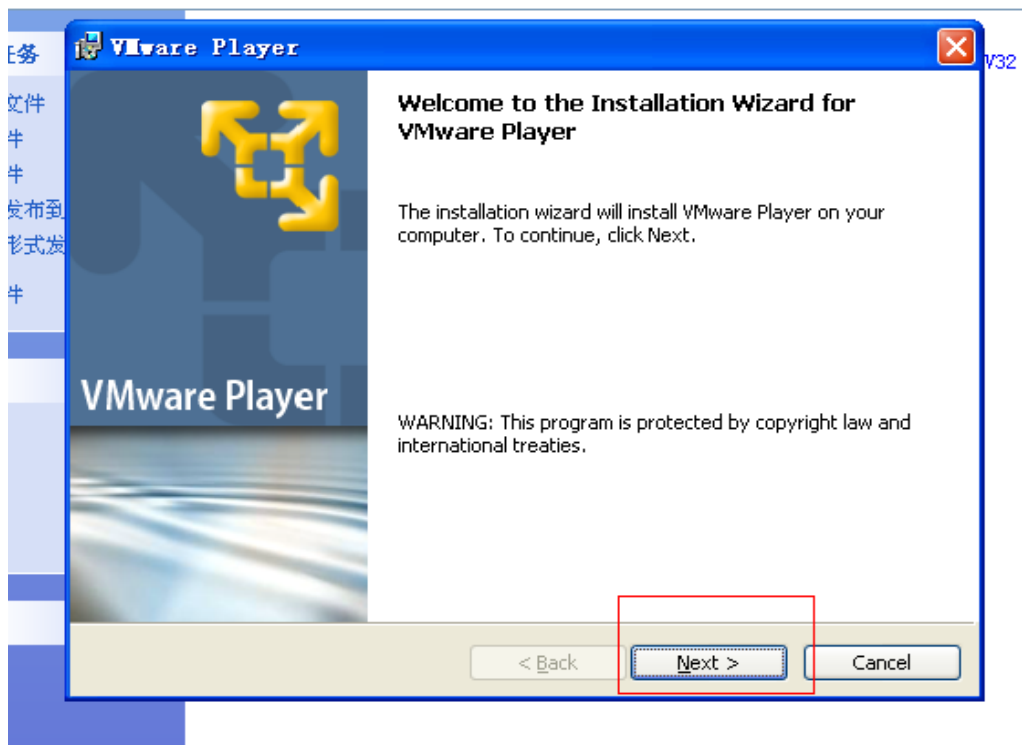

L'instruction de l'installation

Print Change End Services Help

Diagnosis and Information System

DIS

**BMW Service
MINI Service**

TIS
Diagnosis
Measuring system
Coding/Program.
Administration

Print Change End Services Help