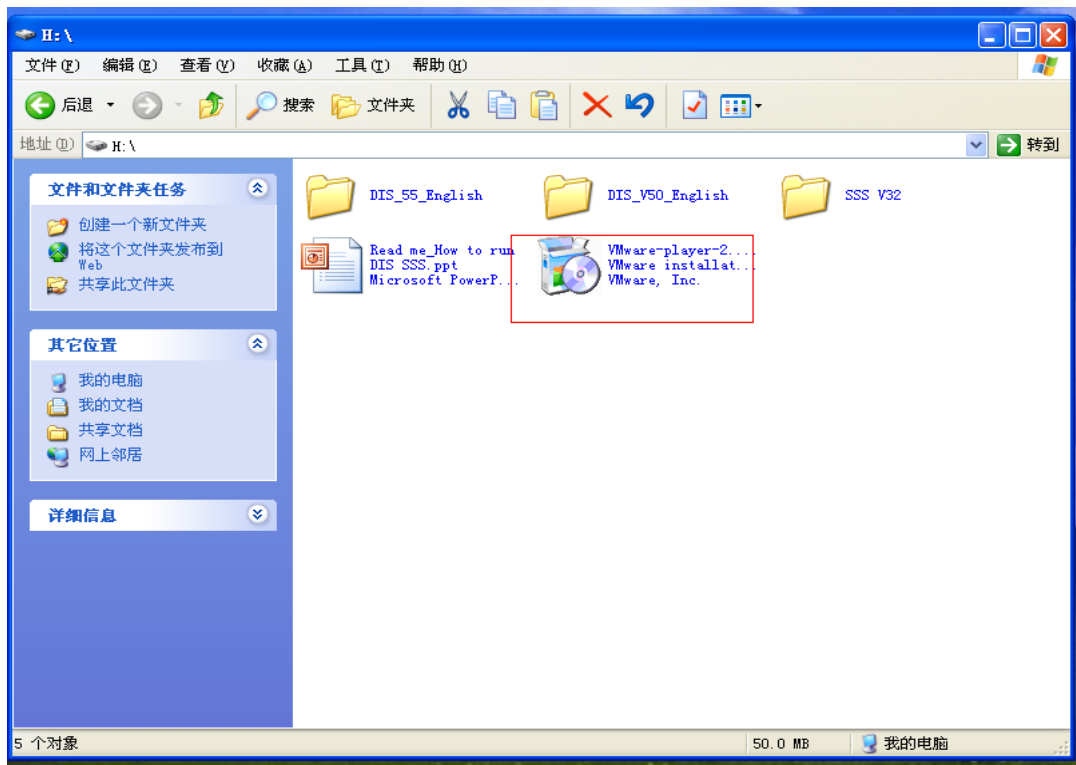

L'instruction de l'installation

Print Change End Services Help

Diagnosis and Information System

DIS

**BMW Service
MINI Service**

TIS
Diagnosis
Measuring system
Coding/Program.
Administration

Print Change End Services Help