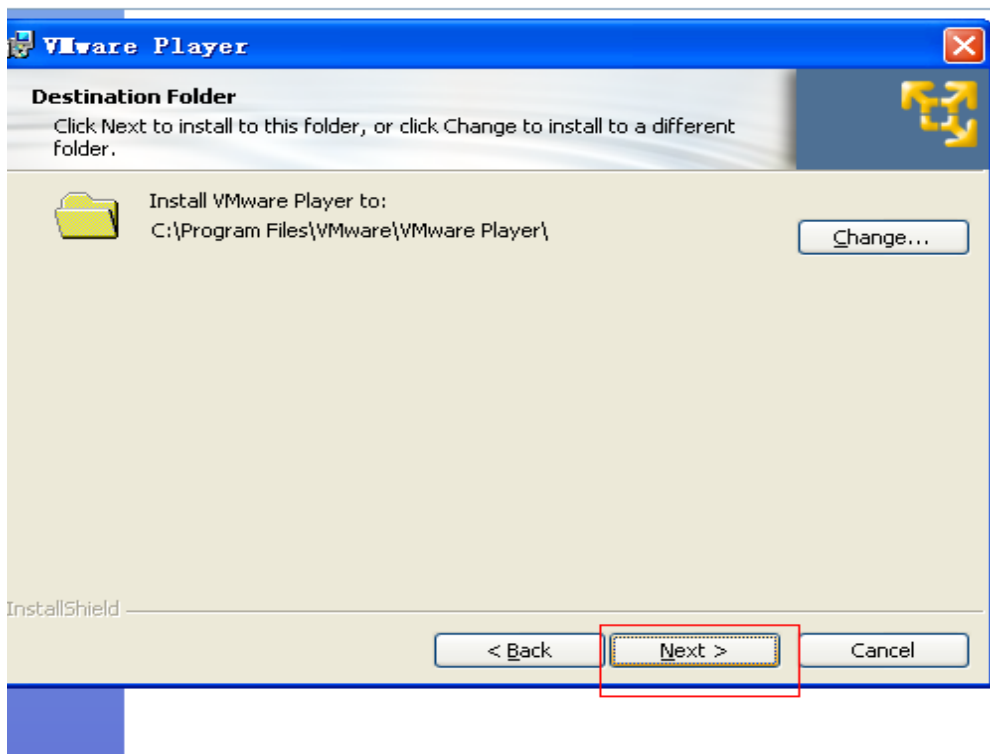

L'instruction de l'installation

Print Change End Services Help

Diagnosis and Information System

DIS

**BMW Service
MINI Service**

TIS
Diagnosis
Measuring system
Coding/Program.
Administration

Print Change End Services Help